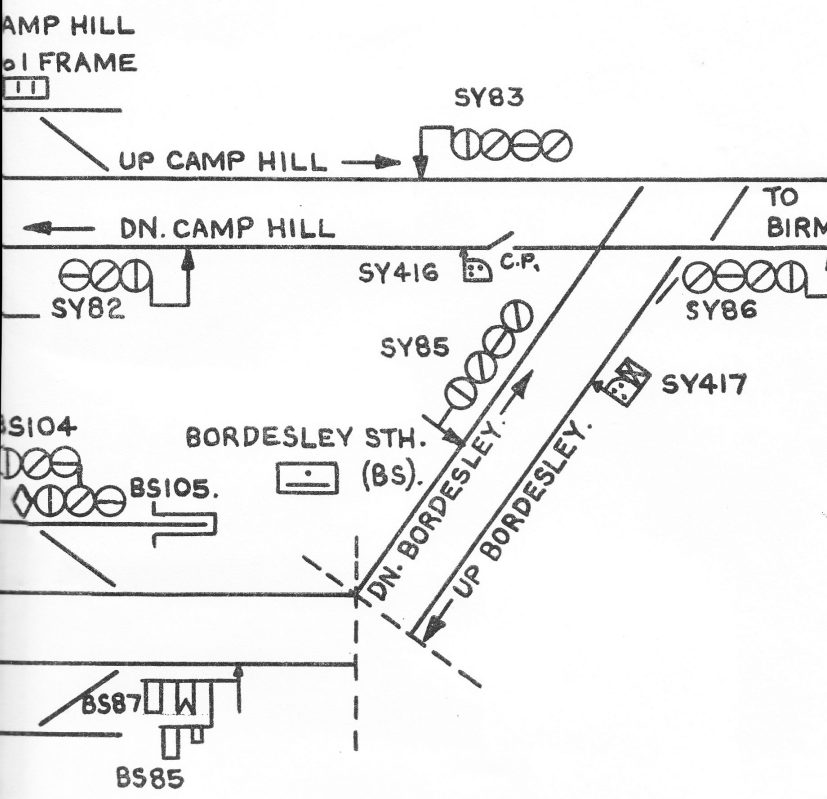

GNALLING

TEMPORARILY ACTING AS
 BORDESLEY SOUTH UP
 DISTANT.
 800 YARDS TO BS85/87.

AS
 UP GOODS DISTANT.
 YARDS TO SY249.
 SIDINGS FRAME (DS).

TEMPORARILY ACTING AS
 BROMFORD BRIDGE DOWN MAIN
 OUTER DISTANT.
 1400 YARDS FROM BB19.