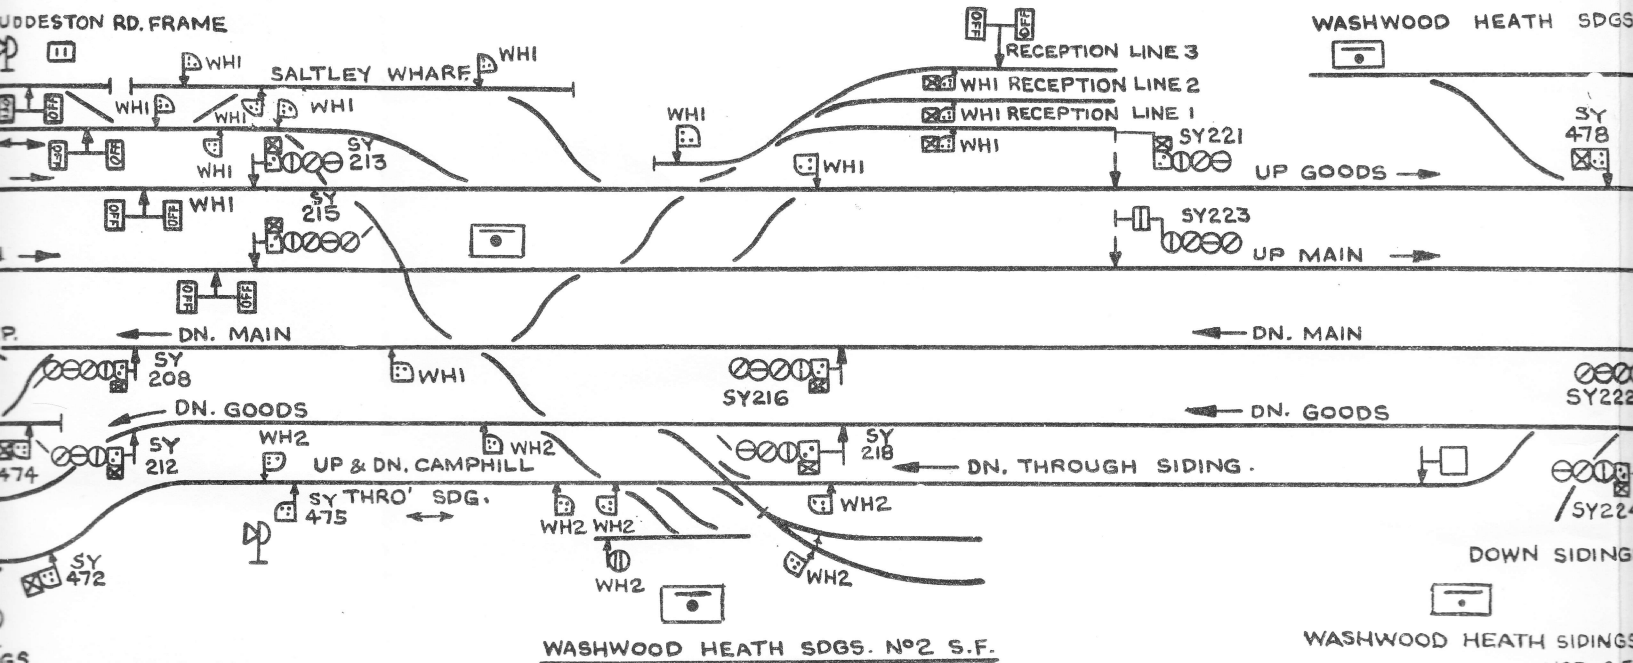

WASHWOOD HEATH SDGS. NO. 1 S.F.

WODDESTON RD. FRAME

SALTLEY WHARF

RECEPTION LINE 3

WHI RECEPTION LINE 2

WHI RECEPTION LINE 1

WASHWOOD HEATH SDGS

SY 213

SY 215

SY 221

UP GOODS

SY 478

SY 223

UP MAIN

DN. MAIN

DN. MAIN

DN. GOODS

SY 216

DN. GOODS

SY 222

UP & DN. CAMPHILL

SY 218

DN. THROUGH SIDING

SY THRO' SDG.