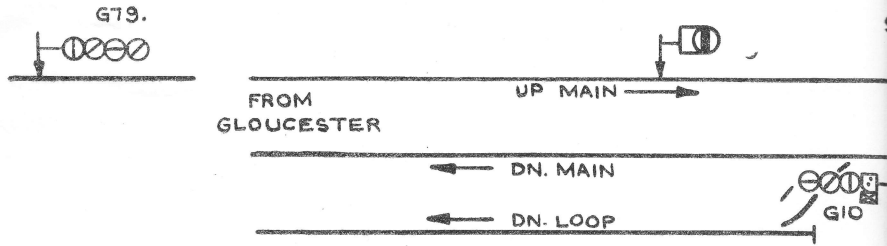

STAGE 3B

REDDITCH S.B.

STAGE 3B. →

STAGE 3A →

LEAMINGTON SPA STATION

DISTANT FOR SY102, 1300 YARDS AHEAD.

FROM PADDINGTON

LEAMINGTON SPA. S.B.

STAGE 3A.

LNSO SY 102 C.P.

LN83

SY103

TO KENILWORTH JCN.

WARWICK STATION

WARWICK FRAM