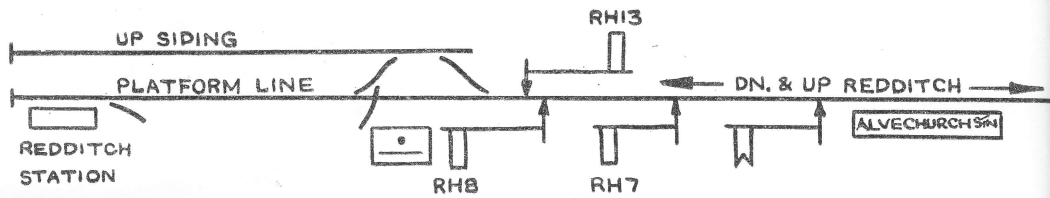

STAGE 3B

REDDITCH S.B.

STAGE 3B. →

STAGE 3A →

LEAMINGTON SPA STATION

DISTANT FOR SY102, 1300 YARDS AHEAD.

FROM PADDINGTON

LEAMINGTON SPA. S.B.

STAGE 3A.

LNSO SY 102 C.P.

LN83

SY103

TO KENILWORTH JCN.

WARWICK STATION

WARWICK FRAM